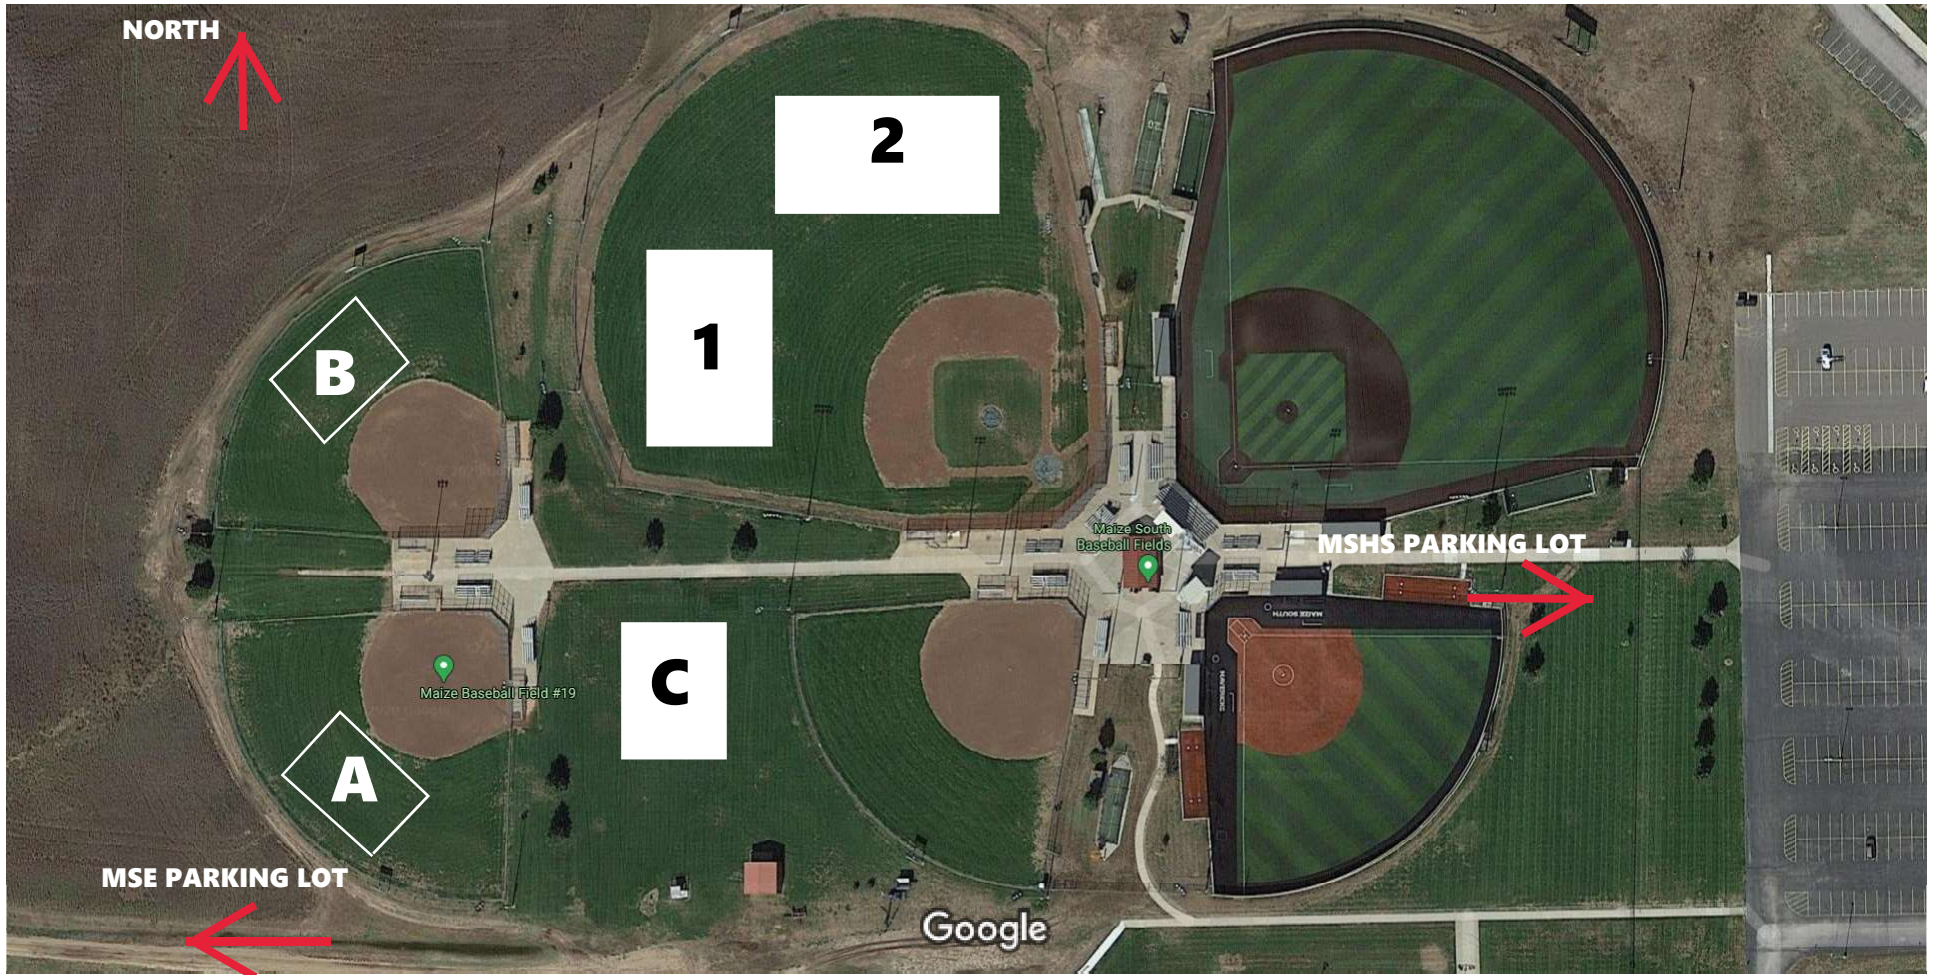

Maize Rec 2021 Fall Sports Field Map

- FIELD A: PreK/K Soccer**
- FIELD B: 1st - 3rd Grade Soccer**
- FIELD C: 4th - 6th Grade Soccer**
- FIELD 1: Flag Football**
- FIELD 2: Flag Football**